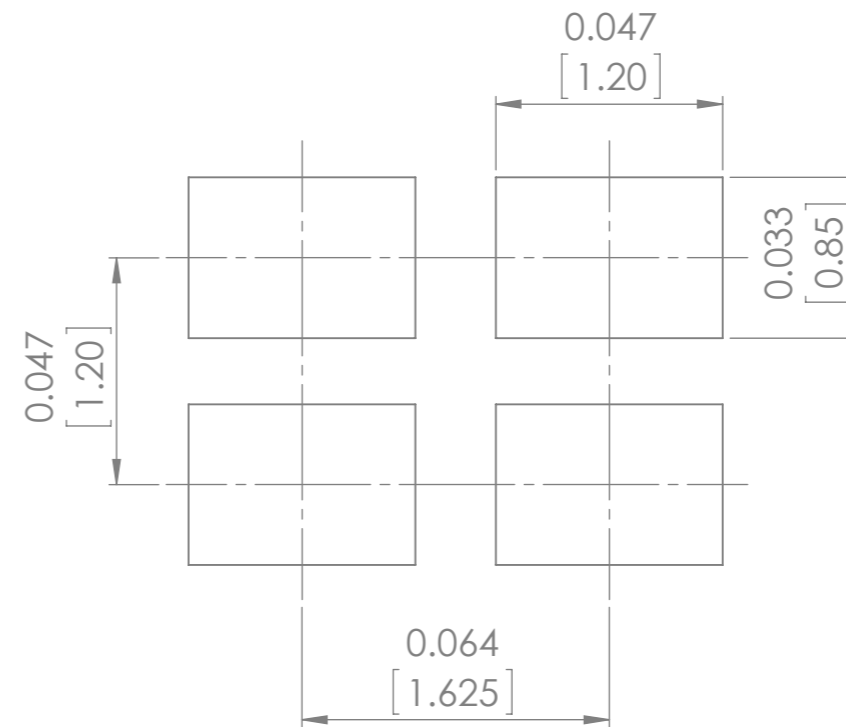

#2 GND #4 GND
BOTTOM

Recommended Land Pattern

DO NOT SCALE DRAWING		REVISION -	
5101 Hidden Creek Lane, Spicewood Texas-78669			
TITLE:		SMD Crystal	
DWG NO.		ABM10W	A3
SCALE: 1:1		SHEET 1 OF 1	