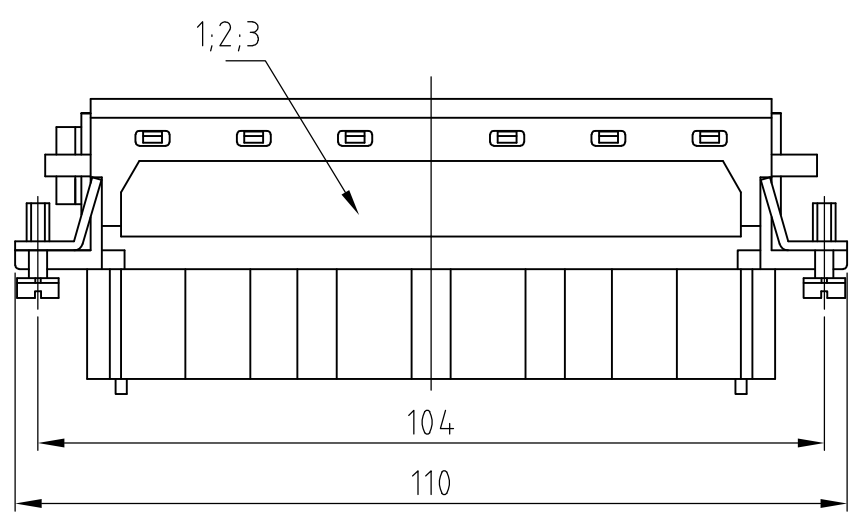

THIS DRAWING IS UNPUBLISHED. RELEASED FOR PUBLICATION
© COPYRIGHT - By - ALL RIGHTS RESERVED.

LOC	DIST	REVISIONS			
P	LTR	DESCRIPTION	DATE	DWN	APVD
A1	-	B3	REVISED PER ECO-11-004886	29APR11	HMR MM