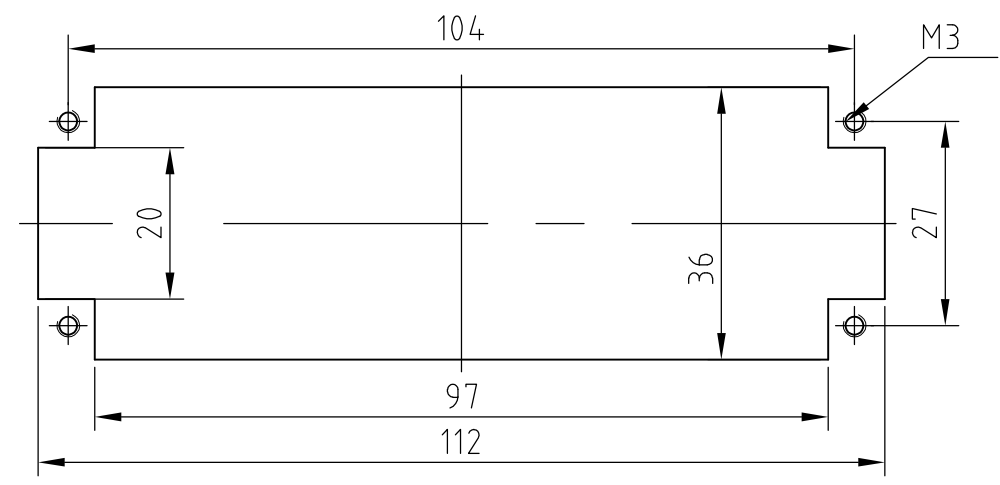

PN 0-1; 0-3; 0-4

contact arrangement view from termination side

PN 0-2

Panel cut-out for contact insert when used without housing

- 1 Material: LCP-GF
- 2 Packaging: 5 pieces

ITEM NO. POS.	DESCRIPTION / BENENNUNG	MATERIAL	COLOR / FARBE	REMARKS / BEMERKUNGEN
1	Female insert HEE.46-FS	LCP-GF30	natural/nature	3
1	Female insert HEE.46	PC GF20	light-grey	2 without fixing screw
1	Female insert HEE.46	PC GF20	light-grey	1