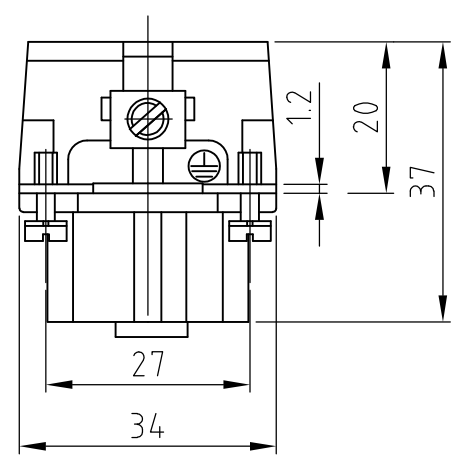

PN 0-1; 0-3; 0-4

contact arrangement view from termination side

PN 0-2

Panel cut-out for contact insert when used without housing

- 1 Material: LCP-GF
- 2 Packaging: 5 pieces

ITEM NO. POS.	DESCRIPTION / BENENNUNG	MATERIAL	COLOR / FARBE	REMARKS / BEMERKUNGEN
1	Female insert HEE.46-FS	LCP-GF30	natural/nature	3
1	Female insert HEE.46	PC GF20	light-grey	2 without fixing screw
1	Female insert HEE.46	PC GF20	light-grey	1