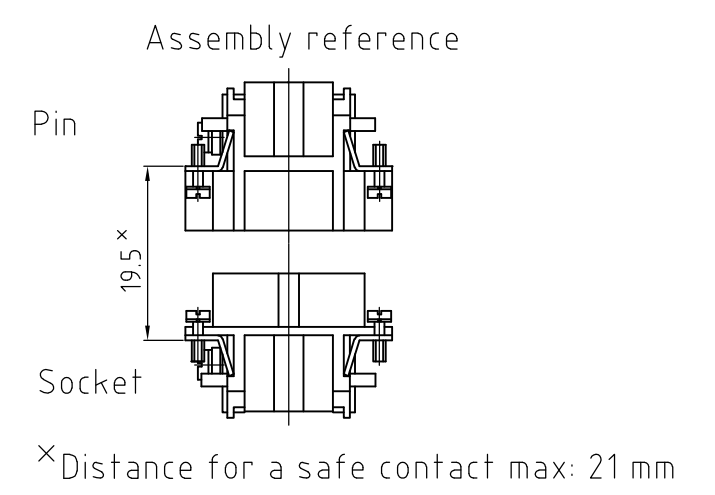

PN 0-1; 0-3; 0-4

contact arrangement view from termination side

PN 0-2

Panel cut-out for contact insert when used without housing

- 1 Material: LCP-GF
- 2 Packaging: 5 pieces

ITEM NO. POS.	DESCRIPTION / BENENNUNG	MATERIAL	COLOR / FARBE	REMARKS / BEMERKUNGEN
1	Female insert HEE.46-FS	LCP-GF30	natural/nature	3
1	Female insert HEE.46	PC GF20	light-grey	2 without fixing screw
1	Female insert HEE.46	PC GF20	light-grey	1