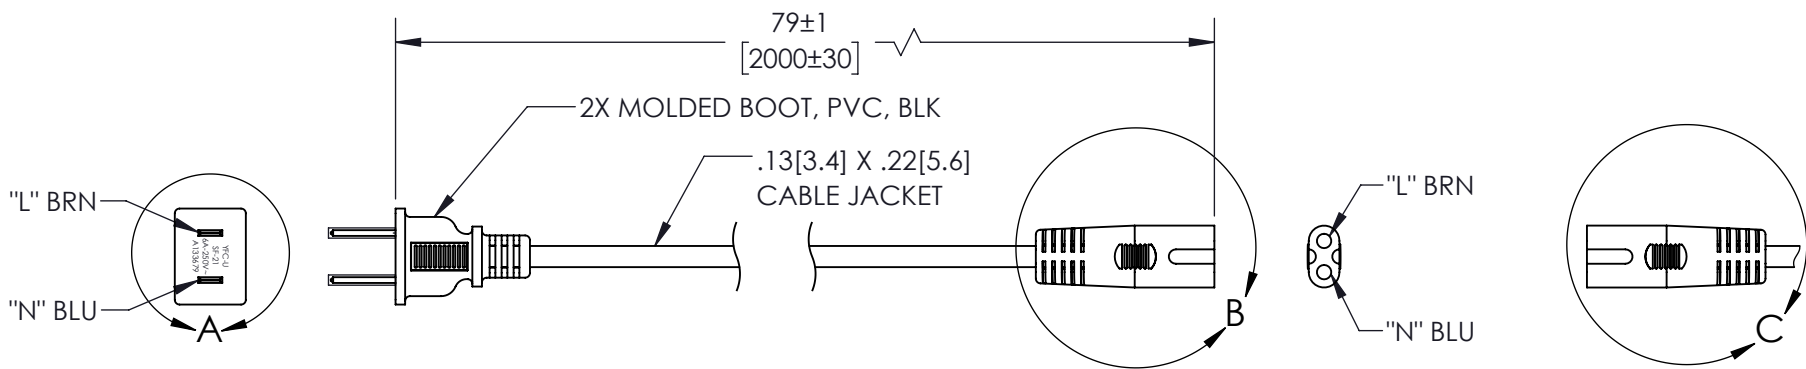

DETAIL A

DETAIL B

DETAIL C

NOTES:

- VOLTAGE RATING:
DIELECTRIC VOLTAGE WITHSTAND TEST: 2000V/1 SECOND
CONDUCTOR RESISTANCE: ≤26.0 Ω/1000 METERS
VOLTAGE RATING: AC 300V
- CABLE MARKING:
CCC A133679 60227 IEC 52(RVV) 300/300V 2X0.75mm²
- OPTIONAL LABELS MAY INCLUDE UL, CURRENT AND/OR WARNING.
- CABLE ASSEMBLIES SHALL BE INDIVIDUALLY PACKAGED.
- ALL DIMENSIONS ARE FOR REFERENCE ONLY.

UNLESS OTHERWISE SPECIFIED, DIMENSIONS ARE IN INCHES [mm] OVERALL CABLE LENGTH TOLERANCE: ≤12 [305] = +1 [25] / -0 >12 [305] ≤60 [1524] = +2 [51] / -0 >60 [1524] ≤120 [3048] = +4 [102] / -0 >120 [3048] ≤300 [7620] = +6 [152] / -0 >300 [7620] = +5% / -0 ALL OTHER DIMENSIONAL TOLERANCES: .X = ±.2 [5] FRACTIONS ± 1/32 .XX = ±.02 [.5] ANGLES ±1° .XXX = ±.005 [.13]	APPROVALS	DATE	 an INFINITI® brand	50 High Street, West Mill, North Andover, MA 01845 USA. Phone: 1.800.341.5266 1.978.682.6936
	DRAWN BY AKRESOWSK	04/27/2022		
THIRD-ANGLE PROJECTION 	CHECKED BY DGUST	04/27/2022	CATEGORY POWER PRODUCTS	
	APPROVED BY GUTTADAURO	04/27/2022	PRODUCT DESCRIPTION CABLE ASSY, INTL PWR, TYPE A TO C7, 2.5A, 2M	
	CONFIGURATION DETAILS OF UNDIMENSIONED FEATURES MAY VARY		SIZE A	CAGE CODE 43321
	COLOR VARIATIONS MAY OCCUR		ITEM NO. IPCAC7-2.5A-2M	REV. A
			SCALE: NONE	CAD FILE: IPCAC7-2.5A-2M.SLDDRW
				SHEET 1 OF 1