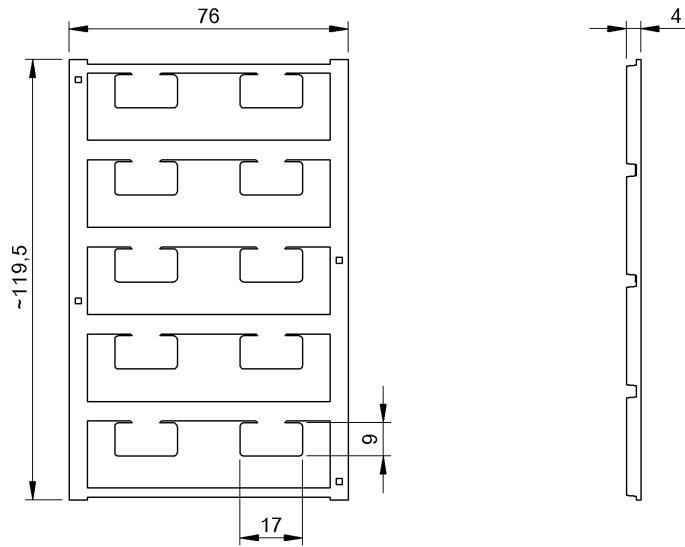

Mechanical Accessories
BAM IA-XA-010-5x2-A
Order Code: **BAM02K3**

BALLUFF

Basic features

Scope of delivery	1 frame with 10 part labels each
Use	for the marking of network module

Environmental conditions

Ambient temperature	-40...120 °C
----------------------------	--------------

Material

Material	PA, white
-----------------	-----------

Mechanical data

Mounting part	Adhesive
----------------------	----------