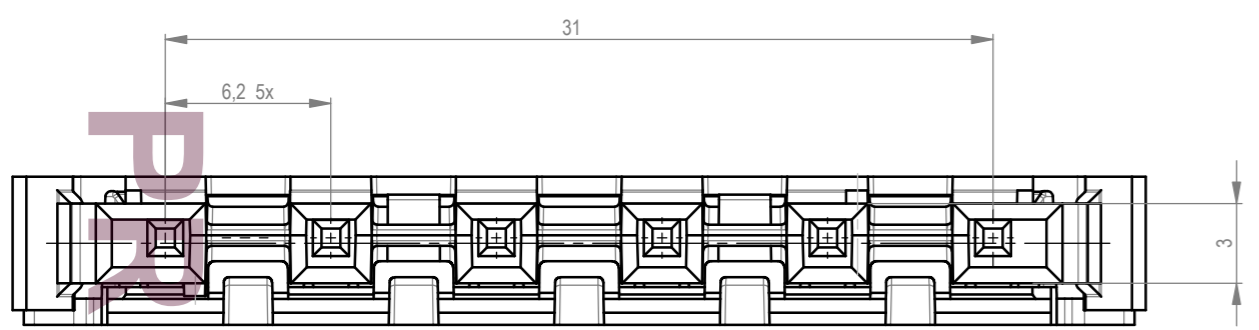

cover female
6-polige Variante / 6-pin version

female housing
6-polige Variante / 6-pin version
Farbe: schwarz / colour: black

Kontaktbezeichnung
contact marking

Codierung / coding 524200-E
Codierung / coding 544958-E
6-polige Variante / 6-pin version
Farbe: schwarz / colour: black

Codierung / coding 524201-E
Codierung / coding 544959-E
6-polige Variante / 6-pin version
Farbe: orange / colour: orange

Abdeckung vorverrastet
cover loose mounted

Abdeckung verpresst
cover pressed on

Anlieferungszustand im Beutel
delivery condition in bag

M 2 : 1
6-polige Variante / 6-pin version 544958-E
Farbe: schwarz / colour: black

Dimension no.	Tolerances Dim. for Information ISO 8015	Scale Material	5:1
Customer drawing: This Drawing is a controlled document.	Subject to modification without prior notice. Drawing will not be updated.		ERNI-VolTron 1000 Female Cable Outlet 180 6.20 SRC-A 06p
B2 Index	04.04.2025 Date	TE Connectivity	C AT
Class			SRCEUG