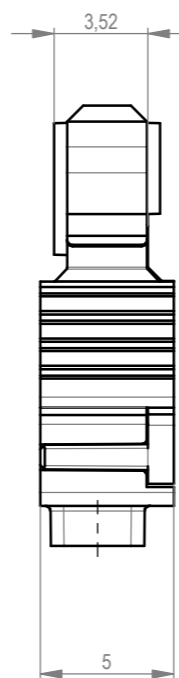

Abdeckung verpresst
cover pressed on